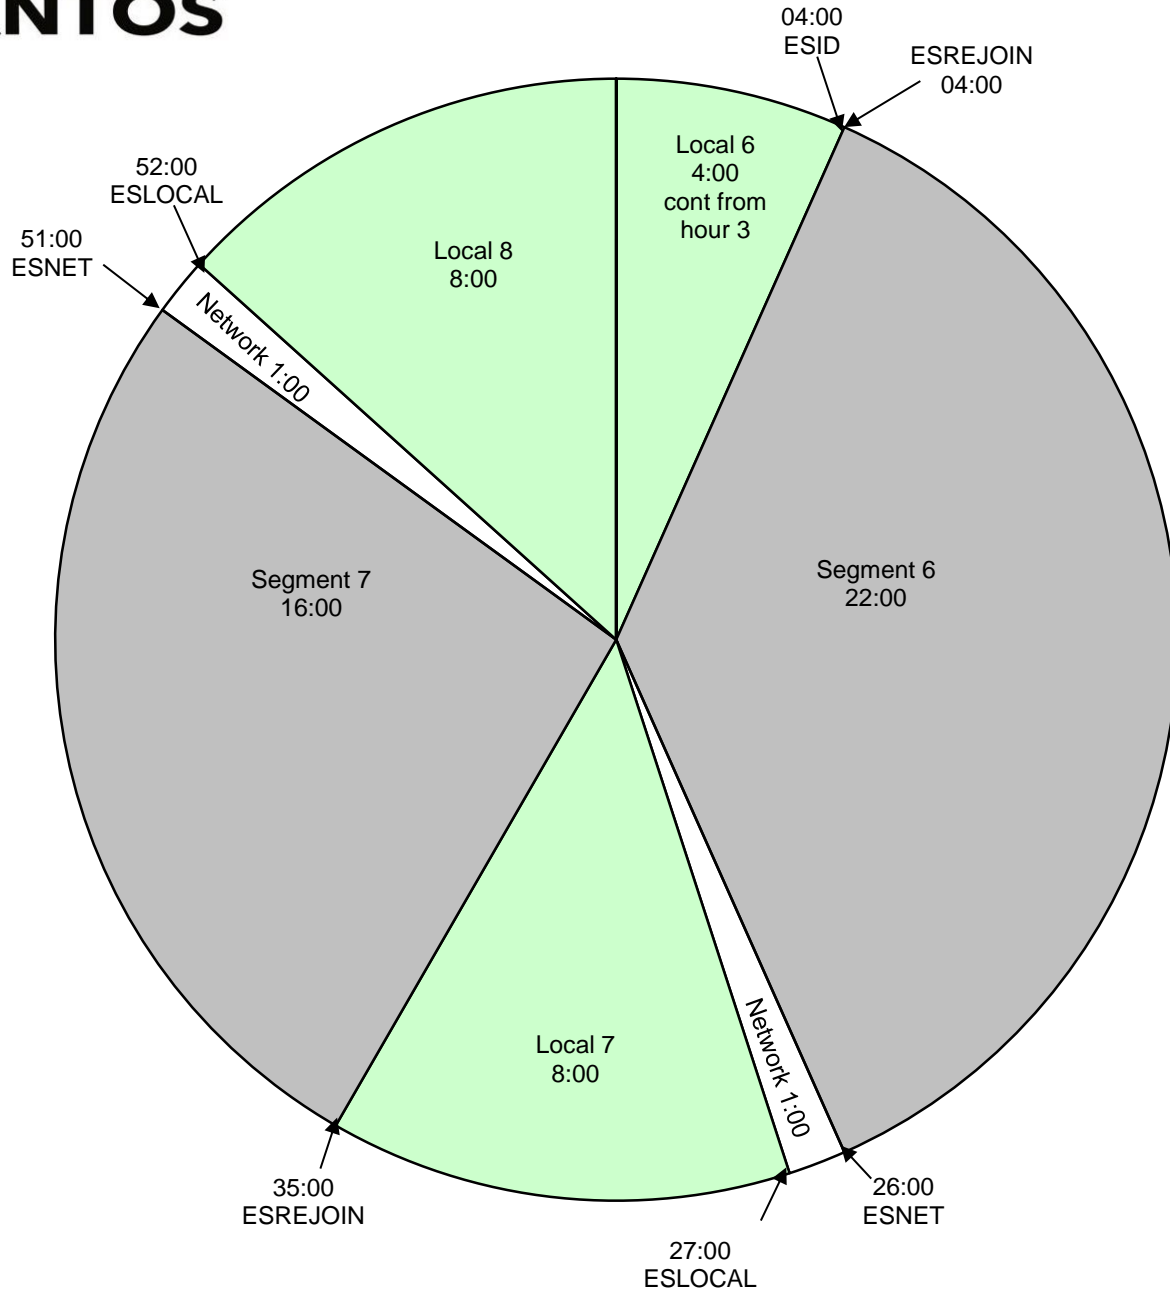

Tu Mañana con Enrique Santos
 Effective 11/7/2016
 Premiere XDS PRO4-P Satellite
 Monday - Friday 6:00am - 10:00am Eastern
 Hour 4

Local Breaks filled with news, traffic, weather, promos, spots, local contesting/ stationality, and jingle/sweeper imaging.

All breaks float.

ESLOCAL - Fires local breaks.

ESLINERA = Liner A Start (Enrique voiced station positioner out of a song)

ESLINERB = Liner B Start (Locally voiced SHORT Show ID (effects/ then dry) out of a song - MUST BE EXACTLY 5.1 seconds)

ESLINERC - Liner C Start (Enrique voiced station calls)

ESLINERD - For Premium Choice affiliates

ESREJOIN - Rejoin network

ESID - Local ID (Floats and fires as close to top of hour as practical)

ESNET - Fires network breaks